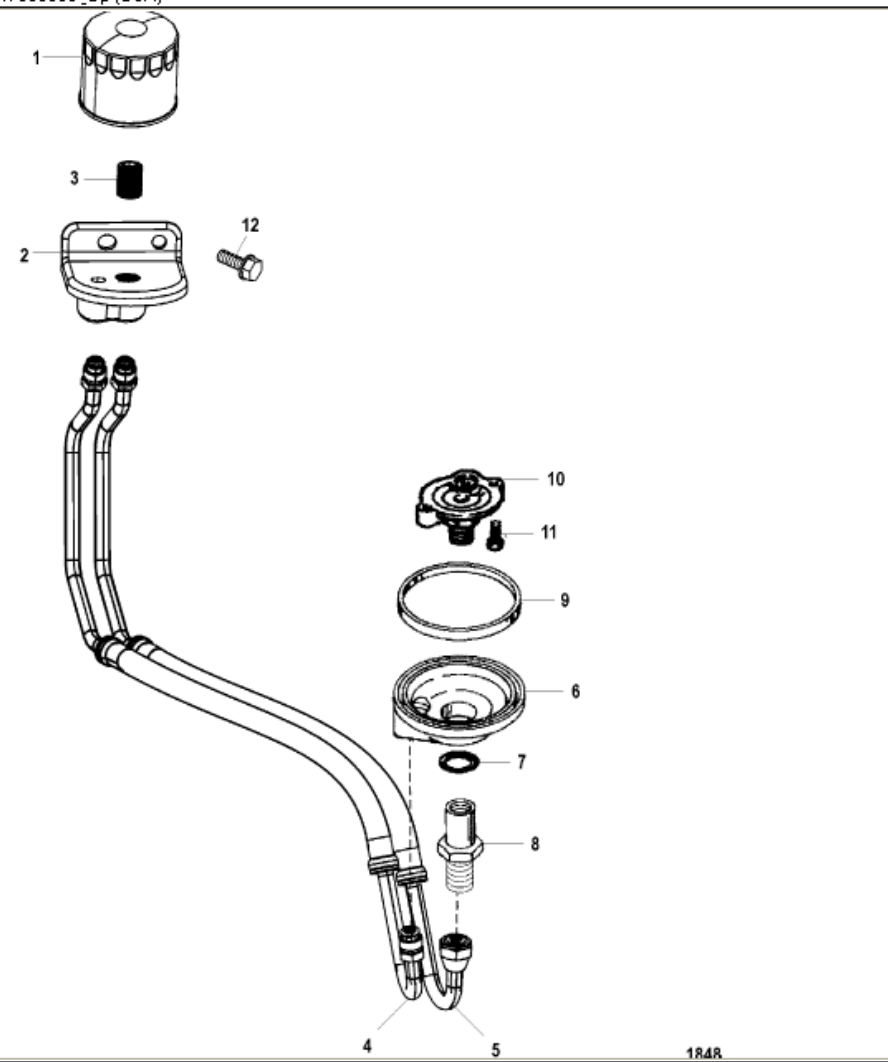

Parts List

Ref	Class	Part	Description	Qty	Comment	Footnote
1	35	866340Q02	OIL FILTER	1	(Quicksilver Brand)	
1	35	866340K01	OIL FILTER	1	(Mercury Precision Parts Brand)	
2		863732T 1	BRACKET, Oil Filter	1		
3	22	863485	FITTING, Oil Filter	1		
4	32	864557	HOSE, Oil, From Adaptor	1	(Inline)	
4	32	865055	HOSE, Oil, From Adaptor	1	(V Drive)	
5	32	864556	HOSE, Oil, To Adaptor	1	(Inline)	
5	32	865056	HOSE, Oil, To Adaptor	1	(V Drive)	
6	35	818400A 1	ADAPTOR	1		
7	26	42077	SEAL	1		2
8	22	806121	FITTING	1		
9	27	91892	GASKET	1		2
10		71920	VALVE ASSEMBLY, Filter	1		
11	10	54786	SCREW, (.312-18 x 1.250)	2		
12	10	98261	SCREW, (.375-16 x .750)	2		
-	27	807670A96	GASKET/SEAL SET, Engine Overh	1		